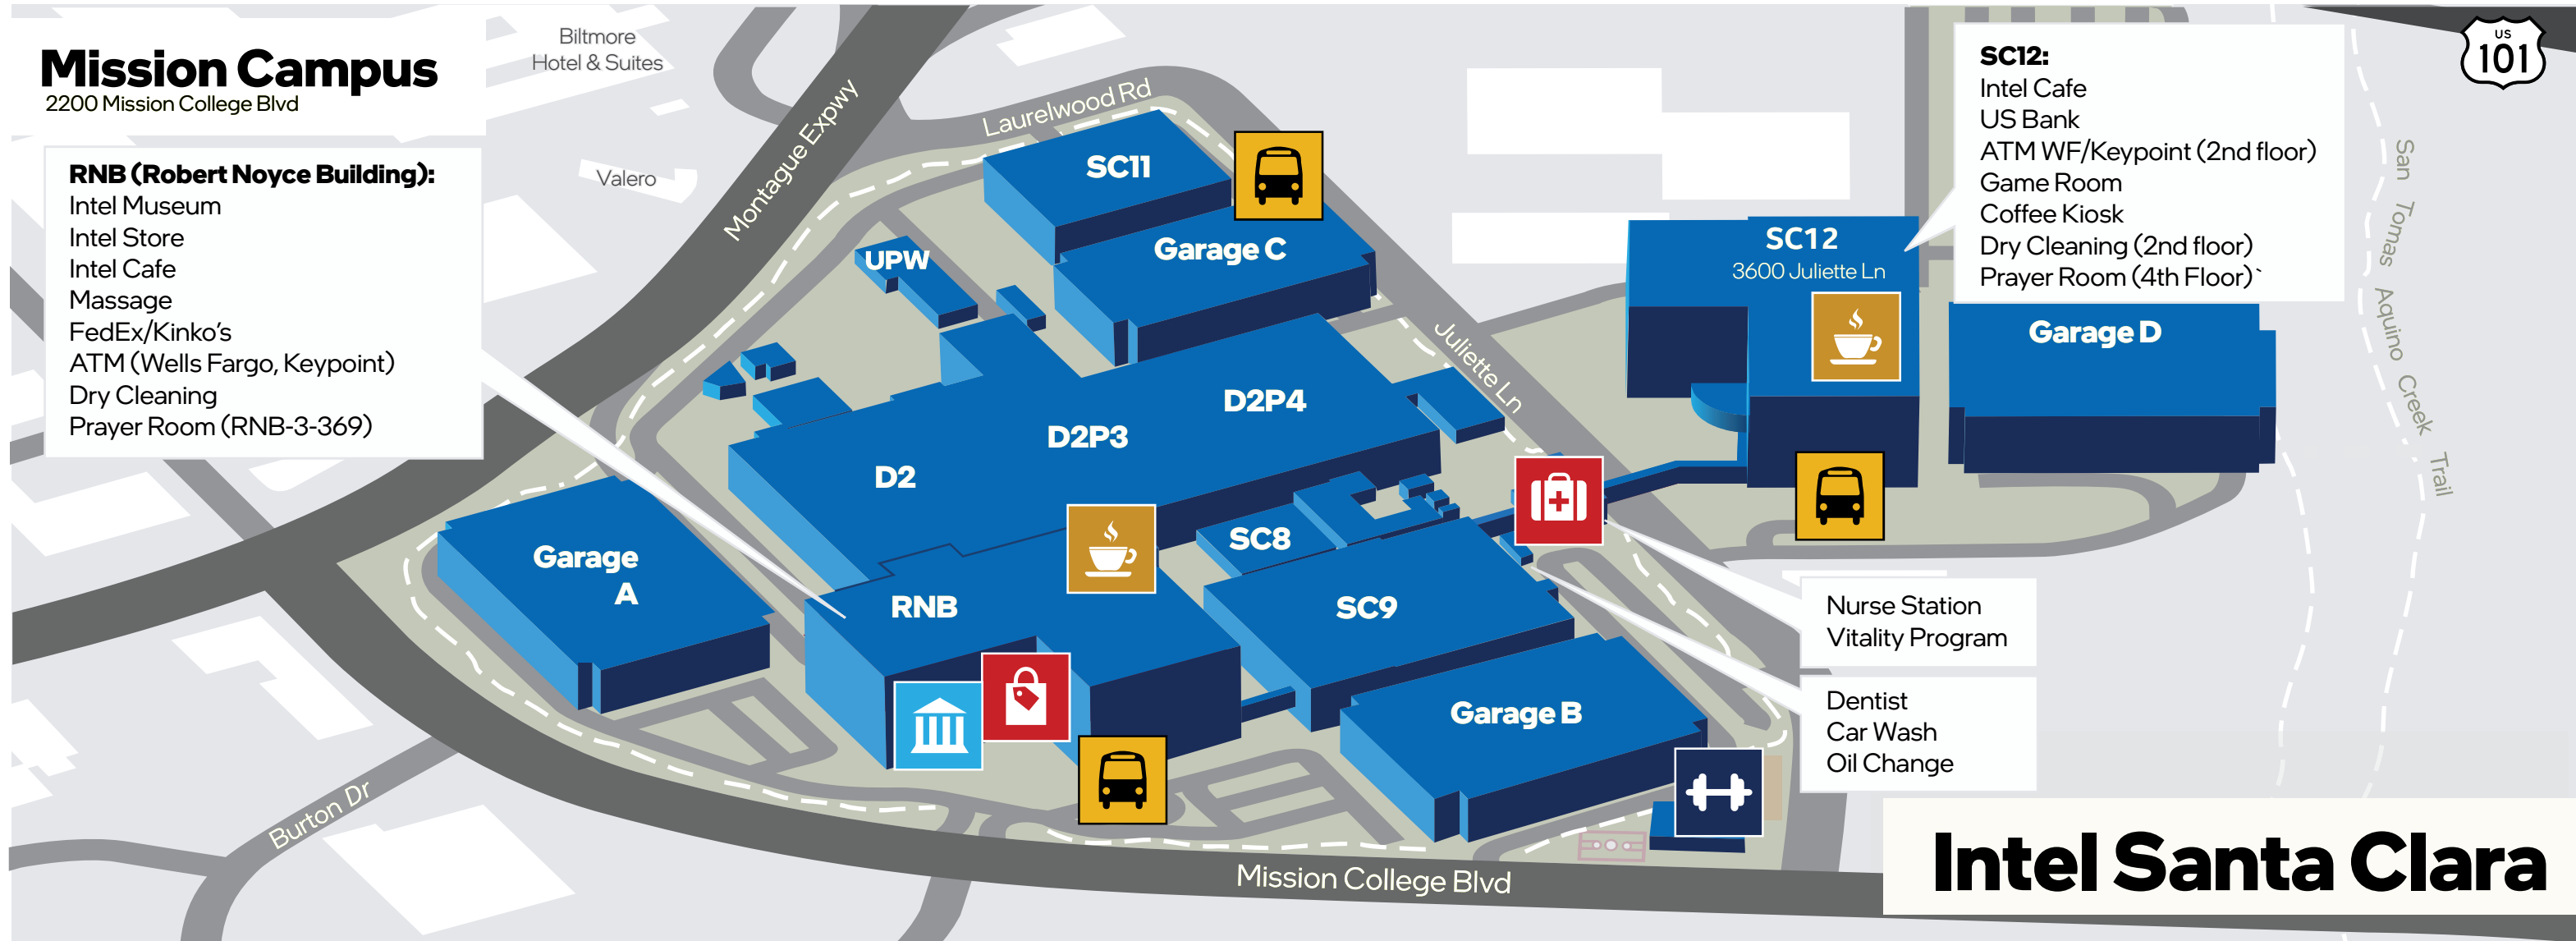

Mission Campus

2200 Mission College Blvd

RNB (Robert Noyce Building):

- Intel Museum
- Intel Store
- Intel Cafe
- Massage
- FedEx/Kinko's
- ATM (Wells Fargo, Keypoint)
- Dry Cleaning
- Prayer Room (RNB-3-369)

SC12:
 Intel Cafe
 US Bank
 ATM WF/Keypoint (2nd floor)
 Game Room
 Coffee Kiosk
 Dry Cleaning (2nd floor)
 Prayer Room (4th Floor)

Nurse Station
 Vitality Program

Dentist
 Car Wash
 Oil Change

Intel Santa Clara